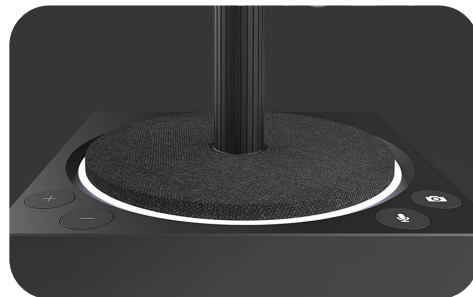

Pure Sound Technology

Crystal-clear sound with AI beam-forming technology