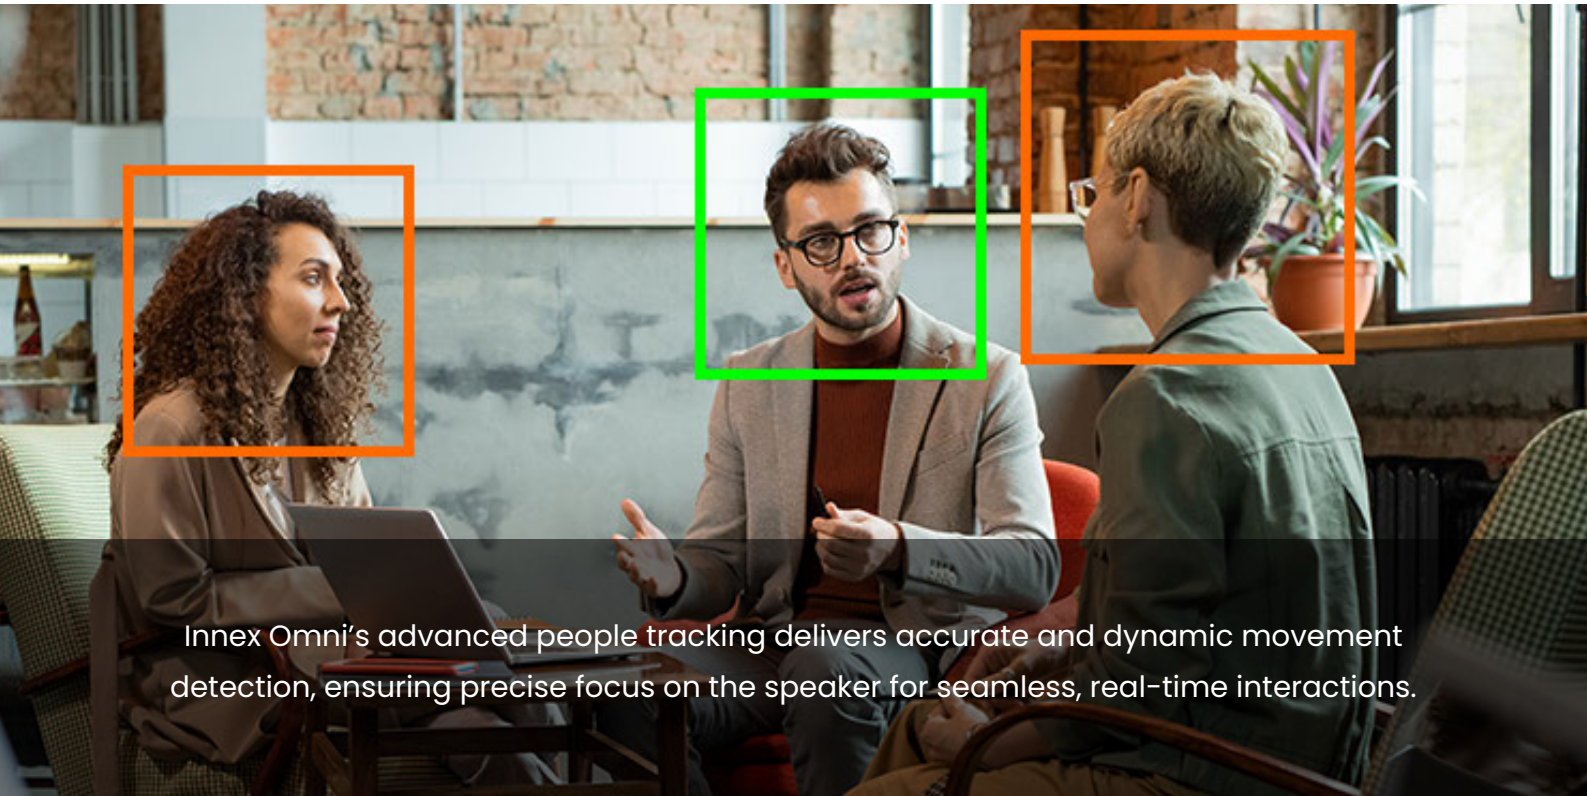

### Picture in Picture

Easily pin your presenter and take full control of the main view with simple zoom and direction adjustments.

### Focus Zone

Enhances voices within a customizable area—90°, 135°, or 180°—while reducing sound from outside to keep conversations clear and distraction-free.

# Switch It Up. Stay in the Spotlight.

Innex Omni's advanced people tracking delivers accurate and dynamic movement detection, ensuring precise focus on the speaker for seamless, real-time interactions.