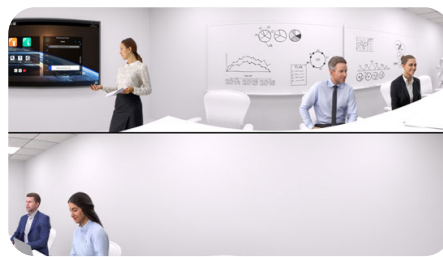

Conversation