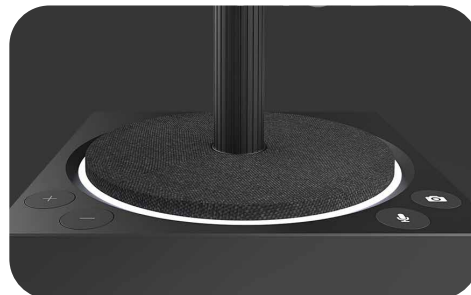

Remote
Control

Security &
Privacy

Contact

 funtechinnovation.com

 info@funtechinnovation.com

Follow us

Beyond Detection: Recognize, Track, and Engage in 360°

Featuring a high-resolution camera and AI chips for both audio and video, Innex Omni delivers sharp images, clear sound, and intelligent tracking for smarter meetings.

8MP Camera x 4

Get clear video and the best view for any meeting.

Pure Sound Technology

Crystal-clear sound with AI beam-forming technology

Omni AI

Ensures clear, focused interactions in any environment for a smarter experience.

Keep your privacy

Easily cover the camera lens for privacy when not in use.

2-Way Noise Cancellation

Reduces background noise from both sides of the call for better clarity.

Just One Click

Switch modes, adjust views, and manage settings freely.