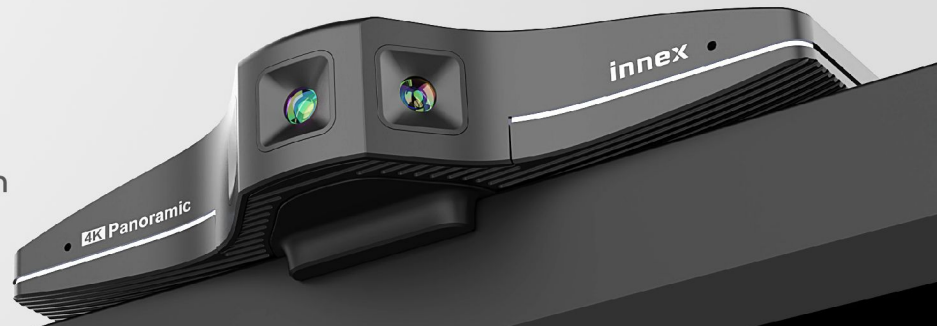

innex C831

See More, Do More.

180° Panoramic 4K Conference Cam

Ultra Panoramic
View Angle

Memorize Your
Ideal View

View Angle
Switch Button

AI Facial
Tracking

Omnidirectional
Mic

Noise
Reduction

Versatile Use

Meeting rooms

Cameras capture the entire conference room, AI captures participants individually into frames.

Huddle spaces

Innex C831 captures the entire space from a close distance with a 180° panoramic view.

Education

Continuously displays full or partial view of whiteboard while tracking teacher.

Studio & Gym

Innex C831 captures all movements of the entire group from a limited space without missing anything.

Contact

 funtechinnovation.com

 info@funtechinnovation.com

Follow us

Elevate Your Meetings!

The Innex C831 180° Ultra-Wide-Angle Conference Camera delivers full-room coverage with simple plug-and-play setup. With Innex Studio's AI facial recognition, it ensures real-time face tracking, multi-person focus, and split-screen views, making it ideal for dynamic meetings!