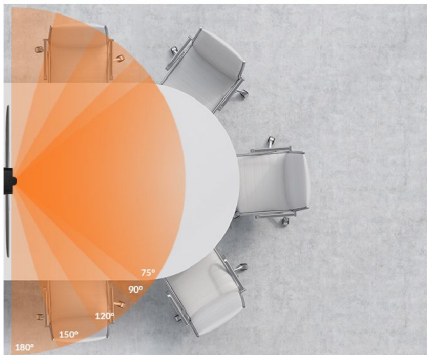

Contact

 funtechinnovation.com

 info@funtechinnovation.com

Follow us

Elevate Your Meetings!

The Innex C831 180° Ultra-Wide-Angle Conference Camera delivers full-room coverage with simple plug-and-play setup. With Innex Studio's AI facial recognition, it ensures real-time face tracking, multi-person focus, and split-screen views, making it ideal for dynamic meetings!

Five angles, Endless Options!

Customize every meeting with 5 preset view angles to provide the best coverage on different meeting spaces and crowd sizes.

Pan Easily, No Camera Shift!

After selecting the desired view angle, a long press of the button allows you to pan the view easily without moving your camera or tripod.