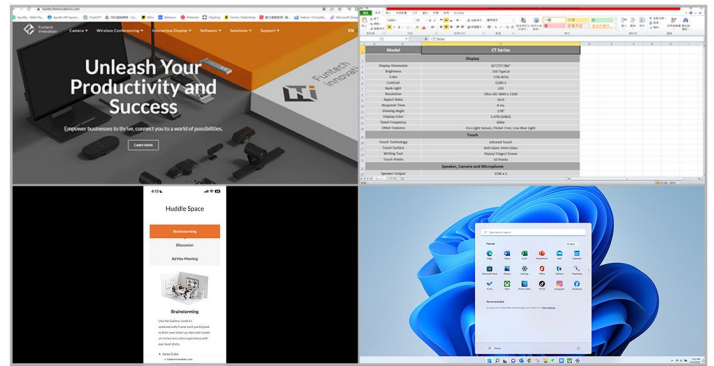

Whiteboard

The CM series whiteboard software offers extensive features and seamlessly integrates multiple input sources and cameras for a flexible and smooth team collaboration experience.

Security

With enterprise-grade security as its foundation, the CM series includes administrator accounts for simplified and secure management, along with essential security features like touch lock and sound-only options.

Plug and play Connect Pro Button

Airplay / Miracast / Chromecast

Touchback Control

Multi-Screen Sharing

Ignite Ideas

Effortlessly draw, annotate, and interact with any content during your meetings, discussions, and brainstorming sessions. Utilizing best-in-class in-cell touch technology for enhanced touch accuracy, sharper visuals, and a lightweight display design. Bringing your ideas to life and fostering dynamic collaboration.