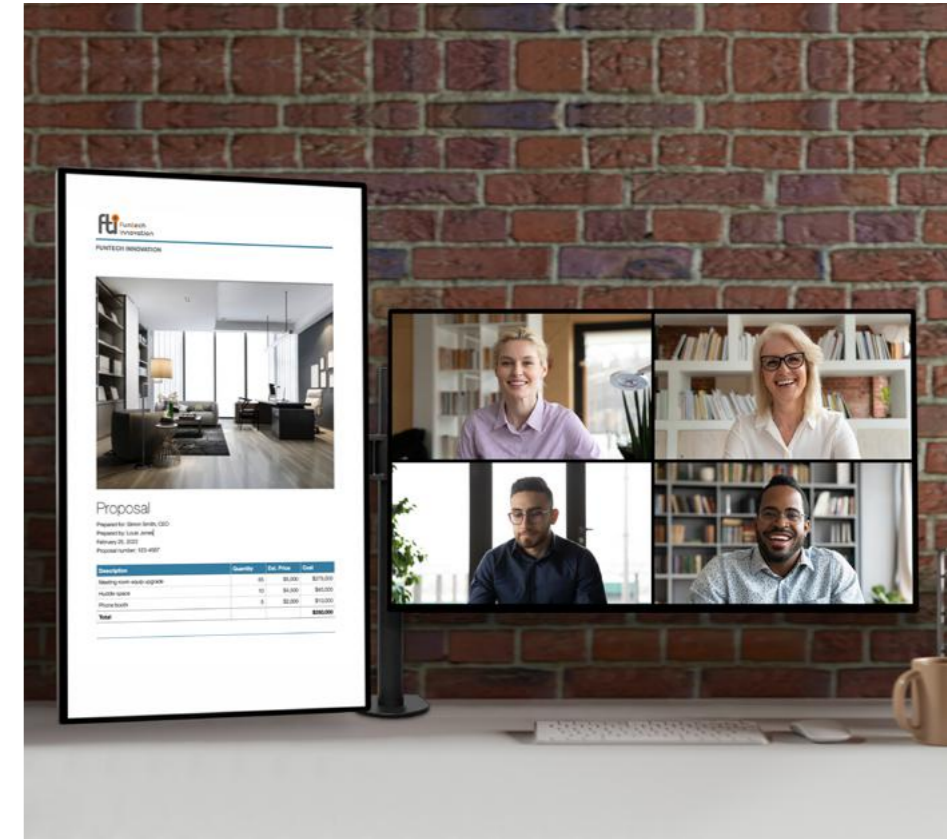

Swivel the stand and let the team see the content clearly from a comfortable angle.

Lift & Tilt

The ergonomic design let you lift up and down to adjust the height, and tilt it to the angle that you can lay your palm comfortably on the screen to write.

Simply Flip

Rotate the display into portrait mode to better read contracts, code programs, or design creative works. Just like a giant pad!

Match Your Space

Ideao Hub is more flexible than the monitor with built-in stand. With VESA compatibility, you can easily fit Ideao Hub into your preferred monitor arm or wall mount on the office desk. Make it match your space, and free your desk.

Easy to Deploy.

Built for Any Space and Professional.

From personal working to group brainstorming, Ideo Hub is built for idea creation, inspiring presentation, and team collaboration in any workplace.

As a team leader, you need the team to collaborate with productivity. As an educator, you want the students to engage better in class. As a consultant, presenting your ideas to convince your customer is crucial.