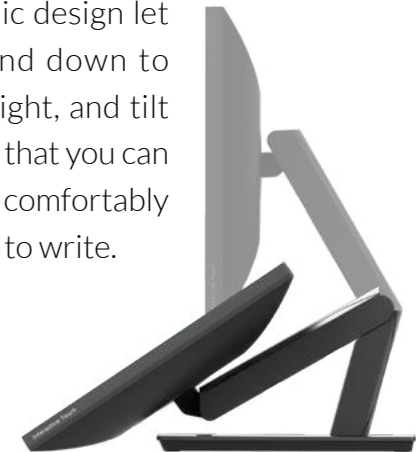

Swivel the stand and let the team see the content clearly from a comfortable angle.

Lift & Tilt

The ergonomic design let you lift up and down to adjust the height, and tilt it to the angle that you can lay your palm comfortably on the screen to write.

Simply Flip

Rotate the display into portrait mode to better read contracts, code programs, or design creative works. Just like a giant pad!

Match Your Space

Ideao Hub is more flexible than the monitor with built-in stand. With VESA compatibility, you can easily fit Ideao Hub into your preferred monitor arm or wall mount on the office desk. Make it match your space, and free your desk.