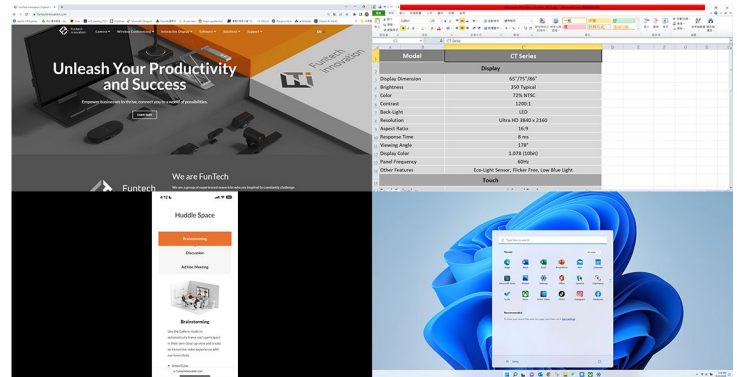

Multi-Screen Sharing

Receive multiple screen sharing sources like USB Pod, Airplay, Miracast, and Chromecast, and display them simultaneously in split-screen mode, supporting up to 4 partitions.