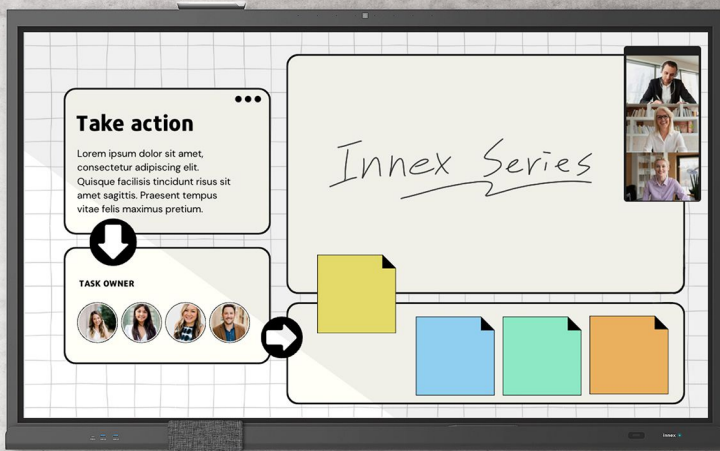

Funtech
innovation