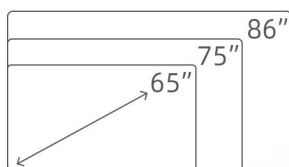

Step into the future collaboration

Introducing the CT Series, designed to empower teams for effortless engagement, ideation, and seamless presentations. The CT Series is fully equipped to support productive hybrid meetings and blended learning, featuring an integrated AI camera, microphones, speakers, and wireless casting capabilities. With just a simple click, you can effortlessly connect your laptop and share your screen, and access the camera wirelessly through a dedicated app.

Built with security as a top priority, the CT Series omits an embedded Android system to ensure top-level organizational protection. It also provides users the flexibility to select their preferred operating system, whether it's Windows, Android, or Google-certified OPS, while delivering immersive experiences with crystal-clear visuals, vibrant colors, and responsive touch-and-write functionality. Elevate your meetings to a new level of impact and foster team synergy with the CT Series.