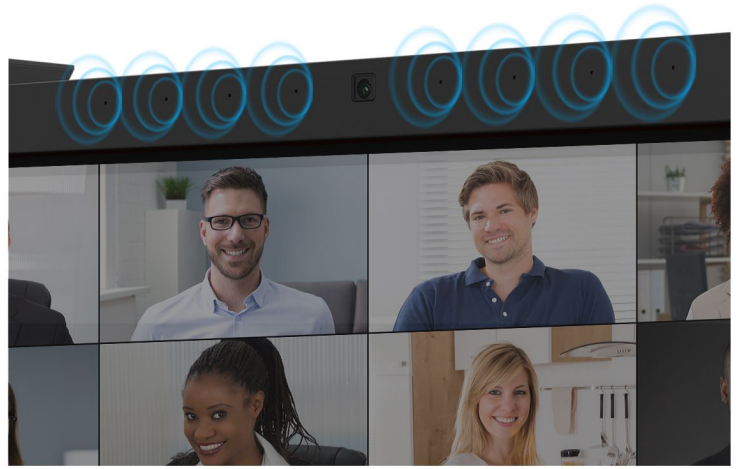

## Step into the future collaboration

Introducing the CT Series, designed to empower teams for effortless engagement, ideation, and seamless presentations. The CT Series is fully equipped to support productive hybrid meetings and blended learning, featuring an integrated AI camera, microphones, speakers, and wireless casting capabilities. With just a simple click, you can effortlessly connect your laptop and share your screen, and access the camera wirelessly through a dedicated app.

## Robust Audio Capture and Integrated AI Camera

- Premium built-in 8 microphones array and powerful speaker for full-room coverage.
- 120° Wide-angle camera featuring AI video modes including smart gallery, speaker tracking, auto-framing, and more.

## User-centered Display Design

More than a display, it's the centerpiece of your collaborative meeting system. The CT series boasts an intuitive button design for easy identification and usage. Its front I/O ports, buttons, writing tools, and sensors seamlessly blend practical functionality with aesthetics.

## Wireless Conferencing with Camera Streaming

Bring your own meeting and enjoy clutter-free conferencing.

- Wirelessly access the built-in camera directly from your laptop with high clarity.
- Control all aspects with one remote, from adjusting camera modes to changing viewing angles.
- Effortlessly screen sharing via USB pod, Airplay, Miracast, and Chromecast.