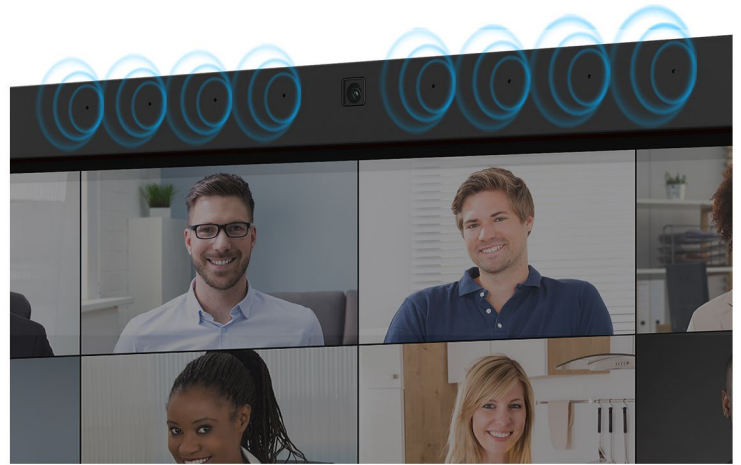

The EU Series is an all-in-one collaboration display designed to empower teams for seamless interaction and ideation. Equipped with responsive touch and write features, Windows Ink compatibility, an AI camera, 8 microphones, and wireless casting capabilities, the EU Series ensures an environment where collaboration is not just efficient but effortlessly ingrained in every aspect of your meetings.

## Robust Audio Capture and Integrated AI Camera

- Premium built-in 8 microphones array and powerful speaker for full-room coverage.
- 120° Wide-angle camera featuring AI video modes including smart gallery, speaker tracking, auto-framing, and more.

## User-centered Display Design

More than a display, it's the centerpiece of your collaborative meeting system. The EU series boasts an intuitive button design for easy identification and usage. Its front I/O ports, buttons, writing tools, and sensors seamlessly blend practical functionality with aesthetics.

## Wireless Conferencing with Camera Streaming

Bring your own meeting and enjoy clutter-free conferencing.

- Wirelessly access the built-in camera directly from your laptop with high clarity.
- Control all aspects with one remote, from adjusting camera modes to changing viewing angles.
- Effortlessly screen sharing via USB pod, Airplay, Miracast, and Chromecast.