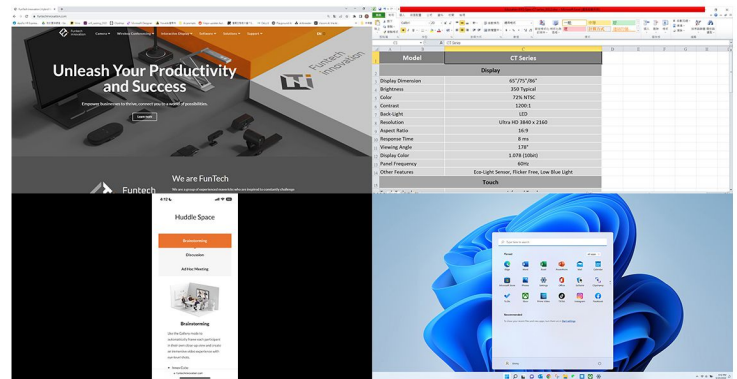

Multi-Screen Sharing

Receive multiple screen sharing sources like USB Pod, Airplay, Miracast, and Chromecast, and display them simultaneously in split-screen mode, supporting up to 4 partitions.