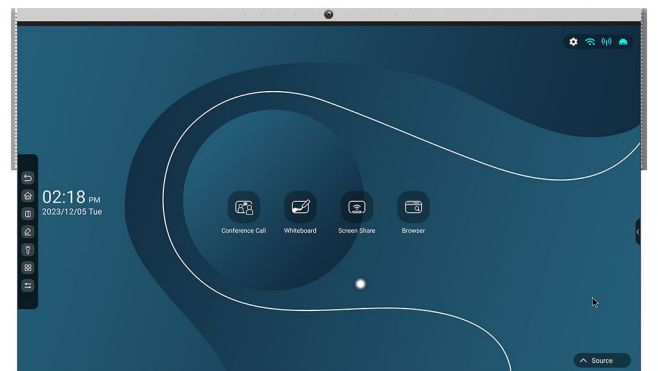

Simplified meeting management

Customize your meeting hub with shortcuts to favorite video conferencing apps. Enable quick collaboration with built-in tools and apps. The CM series also ensures secure management, including administrator accounts, touch lock, and sound-only options.

Add shortcuts to preferred UC app