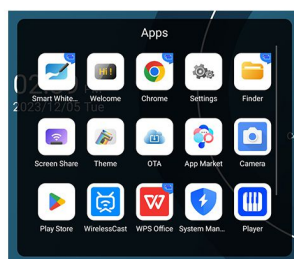

Built-in apps and tools