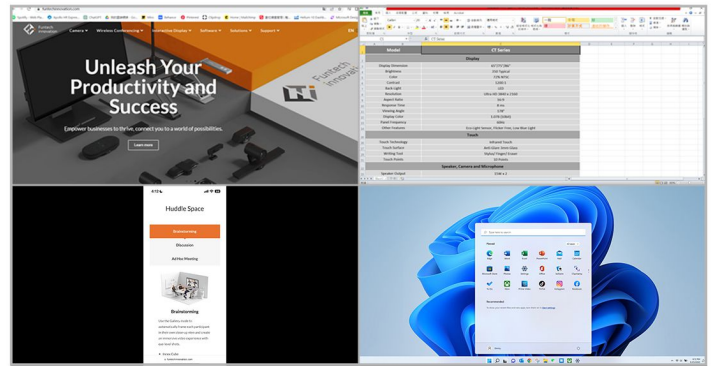

Plug and play USB Pod

Airplay / Miracast / Chromecast

Touchback Control

Multi-Screen Sharing

Ignite Ideas

Effortlessly draw, annotate, and interact with any content during your meetings, discussions, and brainstorming sessions. Utilizing best-in-class in-cell touch technology for enhanced touch accuracy, sharper visuals, and a lightweight display design. Bringing your ideas to life and fostering dynamic collaboration.