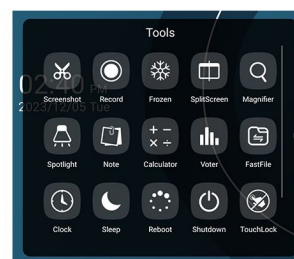

Complete Control in Your Hand

With a thoughtfully designed remote control, placing complete control in your hand. You can easily manage not only the panel settings but also access advanced camera AI modes, adjust camera viewing angles, and other settings to tailor your experience precisely to your preferences.

Simplified meeting management

Customize your meeting hub with shortcuts to favorite video conferencing apps. Enable quick collaboration with built-in tools and apps. The CM series also ensures secure management, including administrator accounts, touch lock, and sound-only options.

Add shortcuts to preferred UC app

Built-in apps and tools

Security features

Wireless Conferencing with Camera Streaming

Bring your own meeting and enjoy clutter-free conferencing.

- Effortlessly screen cast via USB pod, Airplay, Miracast, and Chromecast.
- Wirelessly access the built-in camera directly from your laptop with high clarity.