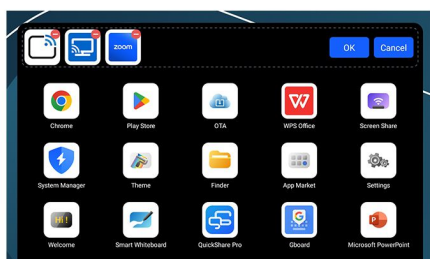

Simplified meeting management

Customize your meeting hub with shortcuts to favorite video conferencing apps. Enable quick collaboration with built-in tools and apps. The CM series also ensures secure management, including administrator accounts, touch lock, and sound-only options.

Add shortcuts to preferred UC app