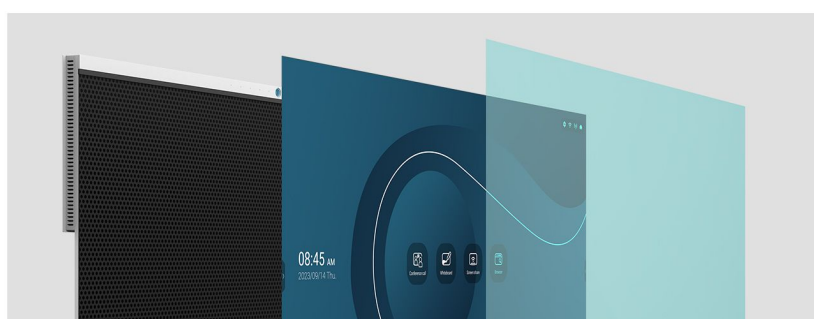

Mobile Interactive Display **innex** CM Series

In-Cell
Touch

Precise
Writing

Crystal-Clear
Image

AI Camera &
8 Mics

Wireless
Conferencing

Mobility

Compatibility

Unleash Mobility and Collaboration

Experience the ultimate mobility and flexibility with the Innex CM series 55" interactive display, designed to revolutionize your collaboration. With comprehensive BYOM support, effortlessly initiate video conferences and connect with teams in seconds. Enjoy seamless wireless access to essential features, including the camera, microphone, speaker, and touchback control.

Easily relocate the display within various rooms, instantly converting any corner into a dynamic and collaborative meeting area. Boost productivity, encourage innovation, and unleash the full potential of your meetings with unparalleled flexibility and convenience.

In-Cell Tech for clear image and precise touch

Sleek and Detailed Design

Integrated AI Camera and Premium Sound Quality

- Wide-angle camera featuring AI video modes including smart gallery, speaker tracking, auto-framing, and more.
- Premium built-in microphone array and powerful speaker for full-room coverage.