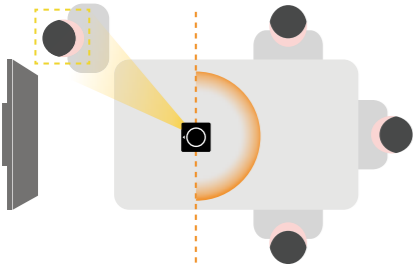

-  Switch video modes
-  Cam & mic control

Immersive, Inclusive, Easy to Use

Collaborate in a more immersive way. No matter how the seats are arranged in the room, everyone can be clearly captured in the video. The AI-enabled facial tracking allows participants to freely walk in the room while still be perfectly included in the shot.

No software, no app. The most intelligent conference cam.

AI Gallery

AI Stage

AI Auto-framing

Manual Conversation

Manual 360° Panorama

Manual 270°/180° 120°/90°

Take Video Meeting to the Next Level