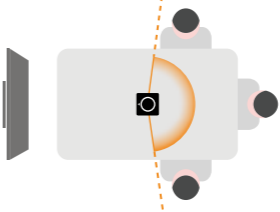

No software, no app. The most intelligent conference cam.

AI Gallery

AI Stage

AI Auto-framing

Manual Conversation

Manual 360° Panorama

Manual 270°/180° 120°/90°

Take Video Meeting to the Next Level