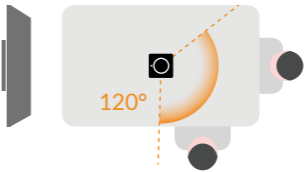

No software, no app. The most intelligent conference cam.

AI Gallery

AI Stage

AI Auto-framing

Manual Conversation

Manual 360° Panorama

Manual 270°/180° 120°/90°

Take Video Meeting to the Next Level