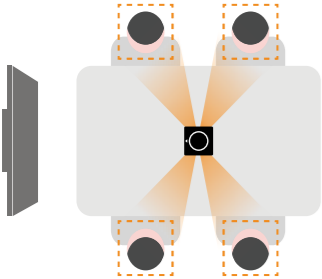

Immersive, Inclusive, Easy to Use

Collaborate in a more immersive way. No matter how the seats are arranged in the room, everyone can be clearly captured in the video. The AI-enabled facial tracking allows participants to freely walk in the room while still be perfectly included in the shot.

No software, no app. The most intelligent conference cam.

AI Gallery