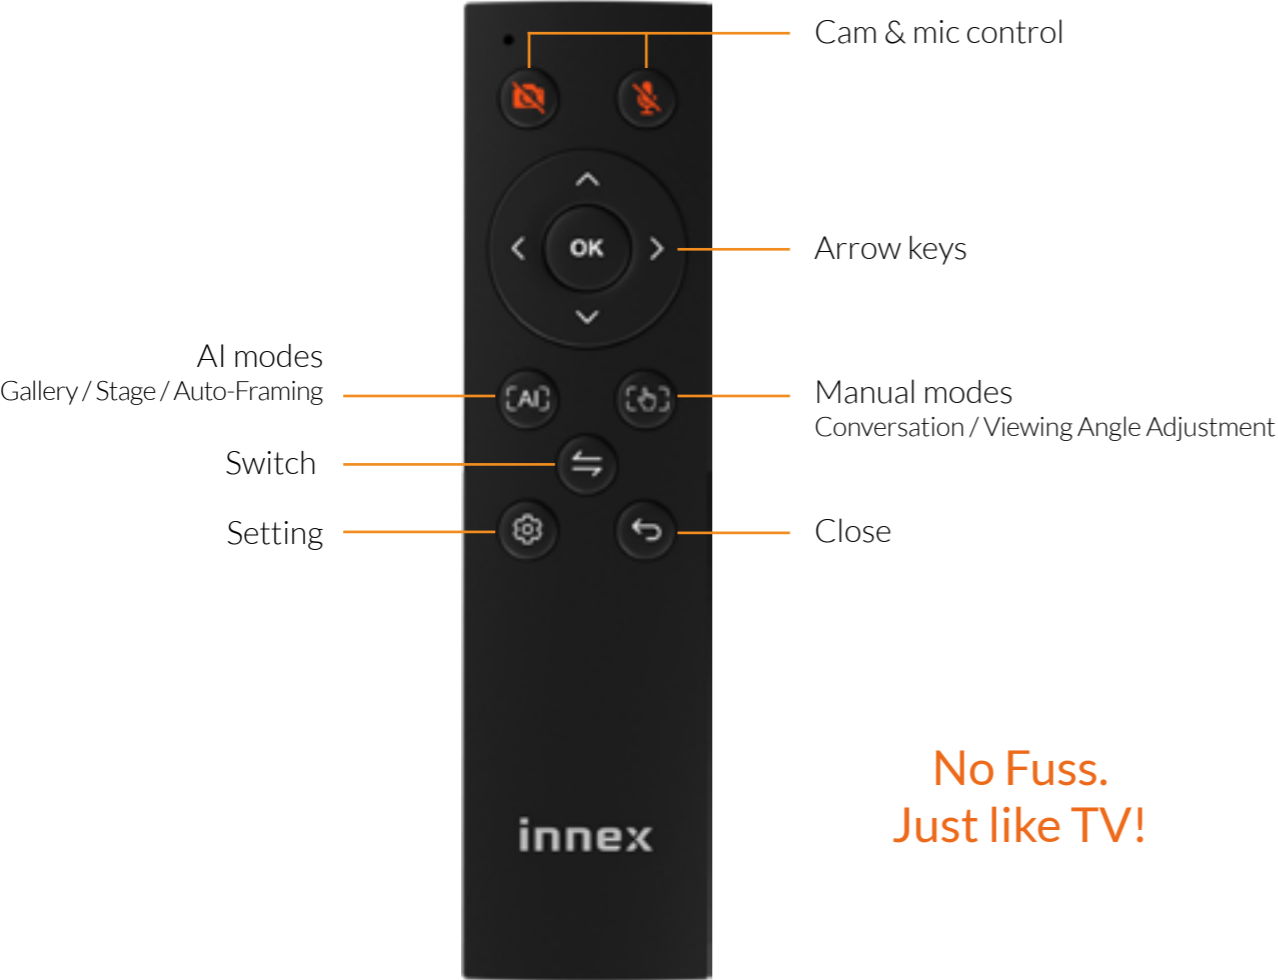

Intuitive and Handy Camera Control

Designed for anyone to use Cube's AI functionalities with ease!

All the video modes require no software nor app installed in your computer or smartphone. With the intuitive buttons and arrow keys, you can customize your video to fit your meeting space.

Just like using your TV remote control, the on-screen display ensures everyone to become an instant expert with Innex Cube.

No Fuss.
Just like TV!

As the meeting goes on, there's always an unexpected moment that you will need to quickly turn off the camera or the microphone. Innex Cube's cam & mic buttons let you quickly react at the most crucial moment, without desperately searching for the software menu bar that sometimes disappears.

- Switch video modes
- Cam & mic control